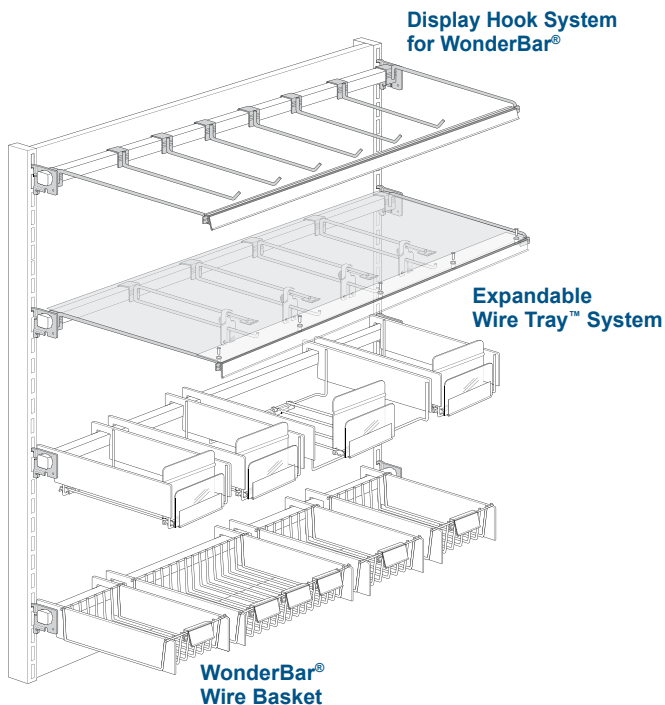

WONDERBAR® MERCHANDISER

- Multi-purpose for use in coolers, freezers, candy aisle, center store
- Organizes department, enhances shopability.
- Mounts anywhere with Universal Brackets.
- Interchangeable with other bar systems.
- Adds both facings and rows to a display.
- Billboards items, increases sales up to 20%.
- Automatically feeds and faces product.
- Return on investment in as little as 90 days
- Reduces labor 7-10 hours/week/8 foot section.
- System lifts out for easy rear stocking.
- Insures stock rotation; reduces spoilage.
- 48 facing resets in as little as 15 minutes.

Please call for pricing.

Prices subject to change without notice.

Rev. Jan 2018