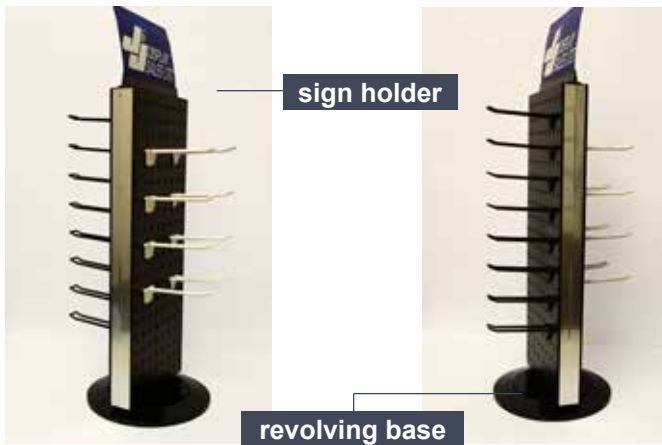

COUNTER TOP REVOLVING PEGBOARD DISPLAY

Full range of plastic pegboard hooks and other accessories available. Sold separately.

ITEM NO.	SIZE/DESCRIPTION	1-9	10+
CPD-BLK	8"W x 21" H, Black, Knock Down	$59.48	$56.91
CPD-CLR	8"W x 21" H Clear, Knock Down	$55.67	$53.27
CPDL-BLK	16"W x 21" H, Black, Knock Down	$87.48	$83.70
CPDL-CLR	16"W x 21" H Clear, Knock Down	$77.60	$74.24