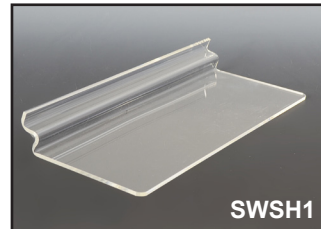

ITEM NO.	SIZE	1-9	10+
EC-SH4X10	4"W x 10"L	1.91	1.87

ITEM NO.	SIZE	1-9	10+
SWSH1	4"W x 10"L	4.11	3.94
SWSH4	6"W x 12"L	9.59	9.18