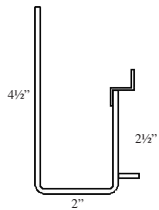

J-RACKS

ITEM NO.	SIZE	1-9	10+
AJR152	15½"L x 2"D x 4½" front, ⅛" thickness	7.29	6.98
AJR18	18"L x 2"D x 4½" front, ⅛" thickness	7.55	7.22
AJR242	23"L x 2"D x 2½" front, ⅛" thickness	8.10	7.75
AJR232	23"L x 2"D x 4½" front, ⅛" thickness	10.29	9.84
AJR2335	23"L x 3½"D x 4½" front, ⅛" thickness	10.89	10.42
AJR7423	23"L x 4"D x 7" front, ⅛" thickness	18.69	17.89
AJR7723	23"L x 7"D x 7" front, ⅛" thickness	18.79	17.98
AJR36	34"L x 2"D x 2½" front, ⅛" thickness	16.26	15.47
AJR48	46"L x 2"D x 2½" front, ⅛" thickness	18.19	17.41

AJR18

Prices subject to change without notice.

Rev. Dec 2017

www.jjdisplaysales.com info@jjdisplaysales.com