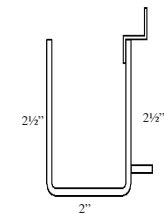

J-RACKS

ITEM NO.	SIZE	1-9	10+
AJR152	15½"L x 2"D x 4½" front, ⅛" thickness	7.29	6.98
AJR18	18"L x 2"D x 4½" front, ⅛" thickness	7.55	7.22
AJR242	23"L x 2"D x 2½" front, ⅛" thickness	8.10	7.75
AJR232	23"L x 2"D x 4½" front, ⅛" thickness	10.29	9.84
AJR2335	23"L x 3½"D x 4½" front, ⅛" thickness	10.89	10.42
AJR7423	23"L x 4"D x 7" front, ⅛" thickness	18.69	17.89
AJR7723	23"L x 7"D x 7" front, ⅛" thickness	18.79	17.98
AJR36	34"L x 2"D x 2½" front, ⅛" thickness	16.26	15.47
AJR48	46"L x 2"D x 2½" front, ⅛" thickness	18.19	17.41

AJR36

Prices subject to change without notice.

Rev. Dec 2017

www.jjdisplaysales.com info@jjdisplaysales.com