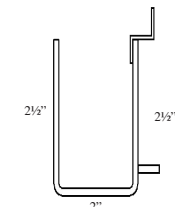

J-RACKS

ITEM NO.	SIZE	1-9	10+
AJR152	15½"L x 2"D x 4½" front, ⅛" thickness	7.29	6.98
AJR18	18"L x 2"D x 4½" front, ⅛" thickness	7.55	7.22
AJR242	23"L x 2"D x 2½" front, ⅛" thickness	8.10	7.75
AJR232	23"L x 2"D x 4½" front, ⅛" thickness	10.29	9.84
AJR2335	23"L x 3½"D x 4½" front, ⅛" thickness	10.89	10.42
AJR7423	23"L x 4"D x 7" front, ⅛" thickness	18.69	17.89
AJR7723	23"L x 7"D x 7" front, ⅛" thickness	18.79	17.98
AJR36	34"L x 2"D x 2½" front, ⅛" thickness	16.26	15.47
AJR48	46"L x 2"D x 2½" front, ⅛" thickness	18.19	17.41

AJR48

Prices subject to change without notice.

Rev. Dec 2017

www.jjdisplaysales.com info@jjdisplaysales.com