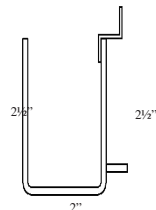

J-RACKS

ITEM NO.	SIZE	1-9	10+
AJR152	15½"L x 2"D x 4½" front, ⅛" thickness	7.29	6.98
AJR18	18"L x 2"D x 4½" front, ⅛" thickness	7.55	7.22
AJR242	23"L x 2"D x 2½" front, ⅛" thickness	8.10	7.75
AJR232	23"L x 2"D x 4½" front, ⅛" thickness	10.29	9.84
AJR2335	23"L x 3½"D x 4½" front, ⅛" thickness	10.89	10.42
AJR7423	23"L x 4"D x 7" front, ⅛" thickness	18.69	17.89
AJR7723	23"L x 7"D x 7" front, ⅛" thickness	18.79	17.98
AJR36	34"L x 2"D x 2½" front, ⅛" thickness	16.26	15.47
AJR48	46"L x 2"D x 2½" front, ⅛" thickness	18.19	17.41

AJR242

Prices subject to change without notice.

Rev. Dec 2017

www.jjdisplaysales.com info@jjdisplaysales.com