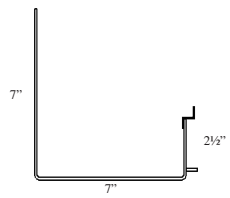

J-RACKS

ITEM NO.	SIZE	1-9	10+
AJR152	15½"L x 2"D x 4½" front, ⅛" thickness	7.29	6.98
AJR18	18"L x 2"D x 4½" front, ⅛" thickness	7.55	7.22
AJR242	23"L x 2"D x 2½" front, ⅛" thickness	8.10	7.75
AJR232	23"L x 2"D x 4½" front, ⅛" thickness	10.29	9.84
AJR2335	23"L x 3½"D x 4½" front, ⅛" thickness	10.89	10.42
AJR7423	23"L x 4"D x 7" front, ⅛" thickness	18.69	17.89
AJR7723	23"L x 7"D x 7" front, ⅛" thickness	18.79	17.98
AJR36	34"L x 2"D x 2½" front, ⅛" thickness	16.26	15.47
AJR48	46"L x 2"D x 2½" front, ⅛" thickness	18.19	17.41

AJR7723

Prices subject to change without notice.

Rev. Dec 2017

www.jjdisplaysales.com info@jjdisplaysales.com