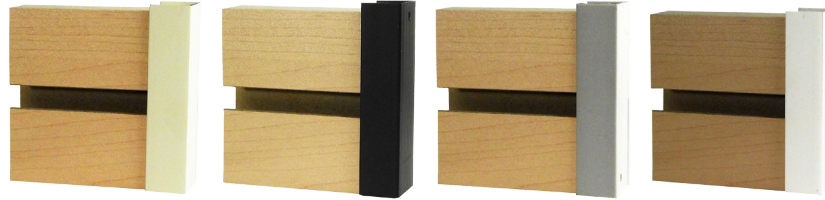

EDGE TRIM

Slatwall edge trims are an excellent way to cover up the unfinished ends of your slatwall.

ITEM NO.	DESCRIPTION	1-9	10+
C137A	Edge Trim Almond PVC 96"	4.78	4.57
C137B	Edge Trim Black PVC 96"	4.78	4.57
C137LG	Edge Trim Light Grey PVC 96"	4.78	4.57
C137W	Edge Trim White PVC 96"	4.78	4.57