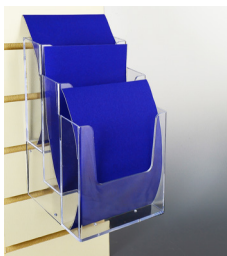

BROCHURE HOLDERS

**TRIPLE TIER
BROCHURE HOLDER**

Holds literature up to 6" wide.

ITEM NO.	SIZE	1-9	10+
BHS63T	6-1/4"W x 9-3/8"H x 4-3/4"D	8.83	8.45