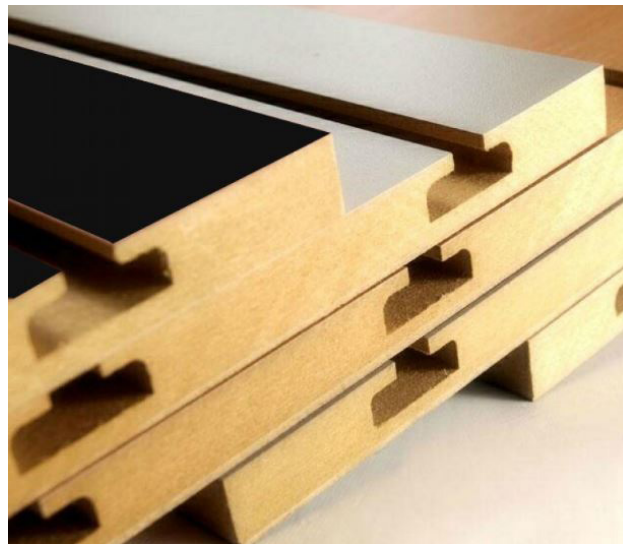

SLATWALL COLOURS

COLOUR	ITEM NO.	SIZE/DESCRIPTION			1	5+	20+
	SWPW400L	Long Groove	4'H x 8'L	3" O.C	$84.75	$81.83	$78.91
	SWPW400LMI	w. Mach. Alum insert	8'H x 4'L	3" O.C	$202.13	$188.50	$181.40
	SWPA60L	Long Groove	4'H x 8'L	3" O.C	$120.79	$112.81	$105.71
	SWPA60LMI	w. Mach. Alum insert	8'H x 4'L	3" O.C	$225.62	$210.54	$75.95
	SWPS405L	Long Groove	4'H x 8'L	3" O.C	$84.75	$81.83	$78.91
	SWPS405LMI	w. Mach. Alum insert	8'H x 4'L	3" O.C	$202.13	$188.50	$181.40
	SWPH602L	Long Groove	4'H x 8'L	3" O.C	$84.75	$81.83	$78.91
	SWPH602LMI	w. Mach. Alum insert	8'H x 4'L	3" O.C	$202.13	$188.50	$181.40
	SWPU601L	Long Groove	4'H x 8'L	3" O.C	$96.86	$90.41	$84.75
	SWPS551L	Long Groove	4'H x 8'L	3" O.C	$96.86	$90.41	$84.75

Other Colors and Cross Groove Options Available. Call for Availability and Pricing.

The above is an approximate graphical imitation of the colour, actual colour will vary. Samples are available, please call.

Prices subject to change without notice.

Rev. Dec 2017