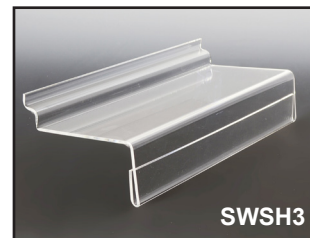

## SHOE SHELVES

**SHOE SHELF**  
Economy version

ITEM NO.	SIZE	1-9	10+
EC-SH4X10	4"W x 10"L	1.91	1.87

ITEM NO.	SIZE	1-9	10+
SWSH1	4"W x 10"L	4.11	3.94
SWSH4	6"W x 12"L	9.59	9.18

**SHOE SHELF**  
with lip and sign channel lip.