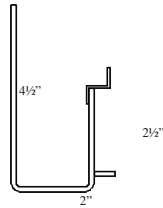

ITEM NO.	SIZE	1-9	10+
AJR152	15½"L x 2"D x 4½" front, ⅛" thickness	7.29	6.98
AJR18	18"L x 2"D x 4½" front, ⅛" thickness	7.55	7.22
AJR242	23"L x 2"D x 2½" front, ⅛" thickness	8.10	7.75
AJR232	23"L x 2"D x 4½" front, ⅛" thickness	10.29	9.84
AJR2335	23"L x 3½"D x 4½" front, ⅛" thickness	10.89	10.42
AJR7423	23"L x 4"D x 7" front, ⅛" thickness	18.69	17.89
AJR7723	23"L x 7"D x 7" front, ⅛" thickness	18.79	17.98
AJR36	34"L x 2"D x 2½" front, ⅛" thickness	16.26	15.47
AJR48	46"L x 2"D x 2½" front, ⅛" thickness	18.19	17.41

AJR152