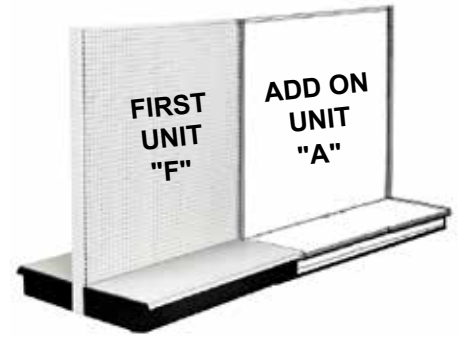

SHELVING COMPONENTS

SUMMIT FULL GONDOLA

The summit full gondola/island system comes stocked in gloss white. It includes 2 Uprights, 2 Base Shoes, 2 Base Shelves, 2 Kick Plates, 1 Top Rail, 1 Center Rail, 1 Bottom Rail and Back Panel (White pegboard standard, optional slatwall). The Add on unit will have one less upright as it connects to the first to extend the shelving unit.

Base shelf depths available: 30" (12"-14" depths), 36" (12"-18" depths), 48" (12"-18" depths)
Gondola widths: 30", 36", 48"

Gondola heights: 48", 54", 60", 72", 84"

★ **Most Popular Sizes. Other sizes available from stock. Call for Pricing.**

36" Width Options	Price	48" Width Options	Price
SUMSFG361254FWT 36"x12" Base Shelf, 54"High, First	$255.53	SUMSFG481254FWT 48"x12" Base Shelf, 54"High, First	$276.91
SUMSFG361254AWT 36"x12" Base Shelf, 54"High, Add	$171.91	SUMSFG481254AWT 48"x12" Base Shelf, 54"High, Add	$193.29
SUMSFG361454FWT 36"x14"Base Shelf,54"High,First	$263.79	SUMSFG481454FWT 48"x14"Base Shelf,54"High,First,	$286.17
SUMSFG361454AWT 36"x14"Base Shelf,54"High,Add	$177.07	SUMSFG481454AWT 48"x14"Base Shelf,54"High,Add	$199.45
SUMSFG361654FWT 36"x16"Base Shelf,54"High,First	$279.15	SUMSFG481654FWT 48"x16"Base Shelf,54"High,First	$304.27
SUMSFG361654AWT 36"x16"Base Shelf,54"High, Add	$186.57	SUMSFG481654AWT 48"x16"Base Shelf,54"High,Add	$211.69

SUMMIT END CAP

The Summit End Cap can be placed at the end of the full gondola systems and is an essential part to completing a run. It includes 2 Uprights, 2 Base Shoes, 1 Base Shelf, 1 Kick Plate, 1 Top Rail, 1 Center Rail, 1 Bottom Rail and Back Panel (White pegboard and hardboard panels standard, optional slatwall). T-Brace connector sold separately

Base shelves available: 30" (12"-14" depths), 36" (12"-18" depths), 48" (12"-18" depths)

Gondola widths: 30", 36", 48"

Gondola heights: 48", 54", 60", 72", 84"

★ **Most Popular Sizes. Other sizes available from stock. Call for Pricing.**

30" Wide Options	Price
SUMEHG301254FWT 30"x12" Base Shelf, 54" High	$198.37
SUMEHG361254FWT 36"x12" Base Shelf, 54" High	$203.60
SUMEHG481254FWT 48"x12"Base Shelf,54"High	$215.68